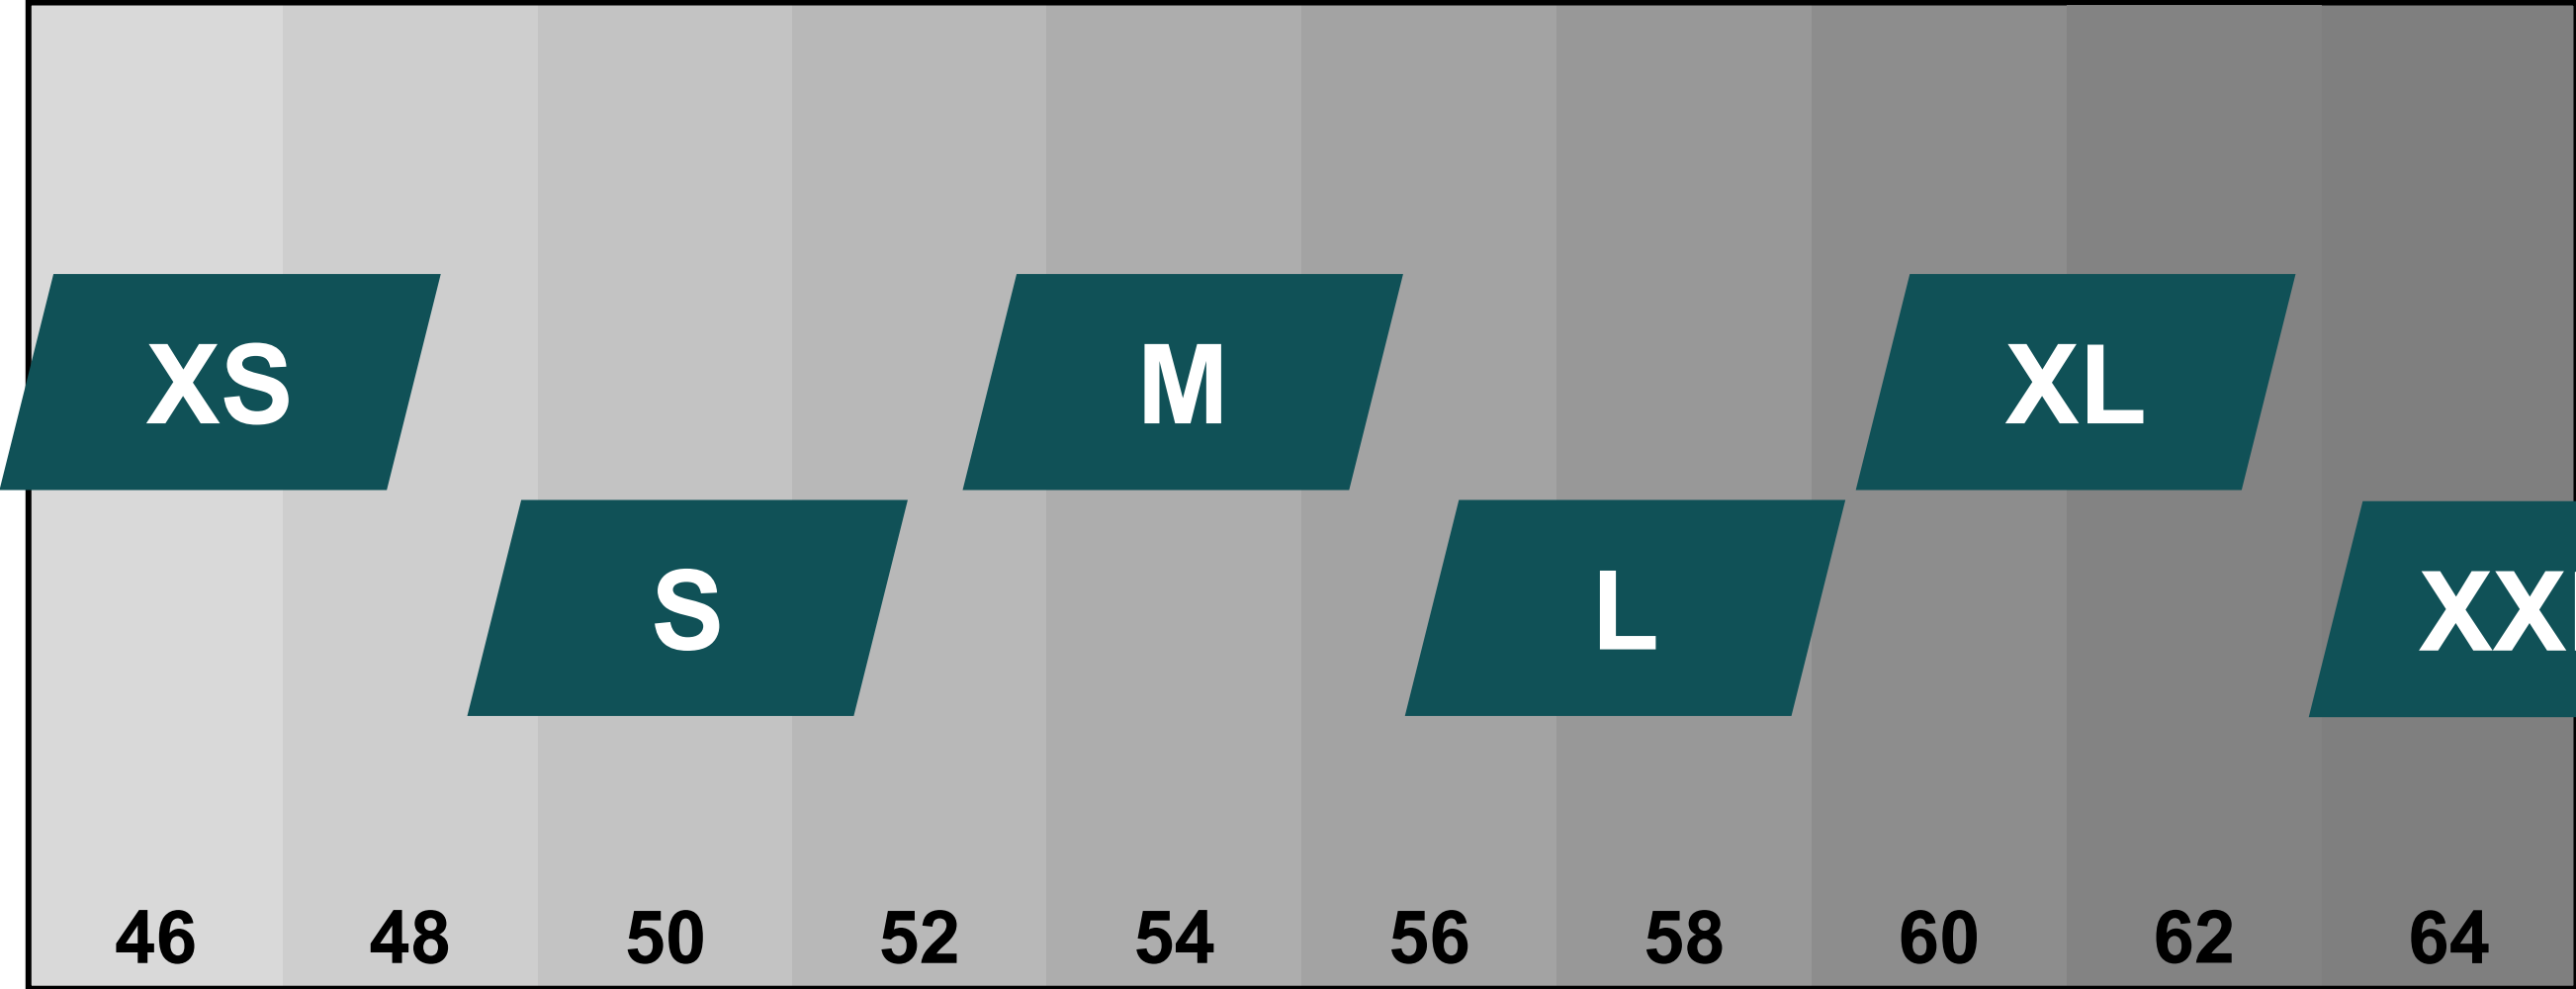

# Amant Forma HT LT

size comparison

# Aviolo Forma HT LT

size comparison

# Caleta HT LT

size comparison

# E-Livenza HT LT

size comparison