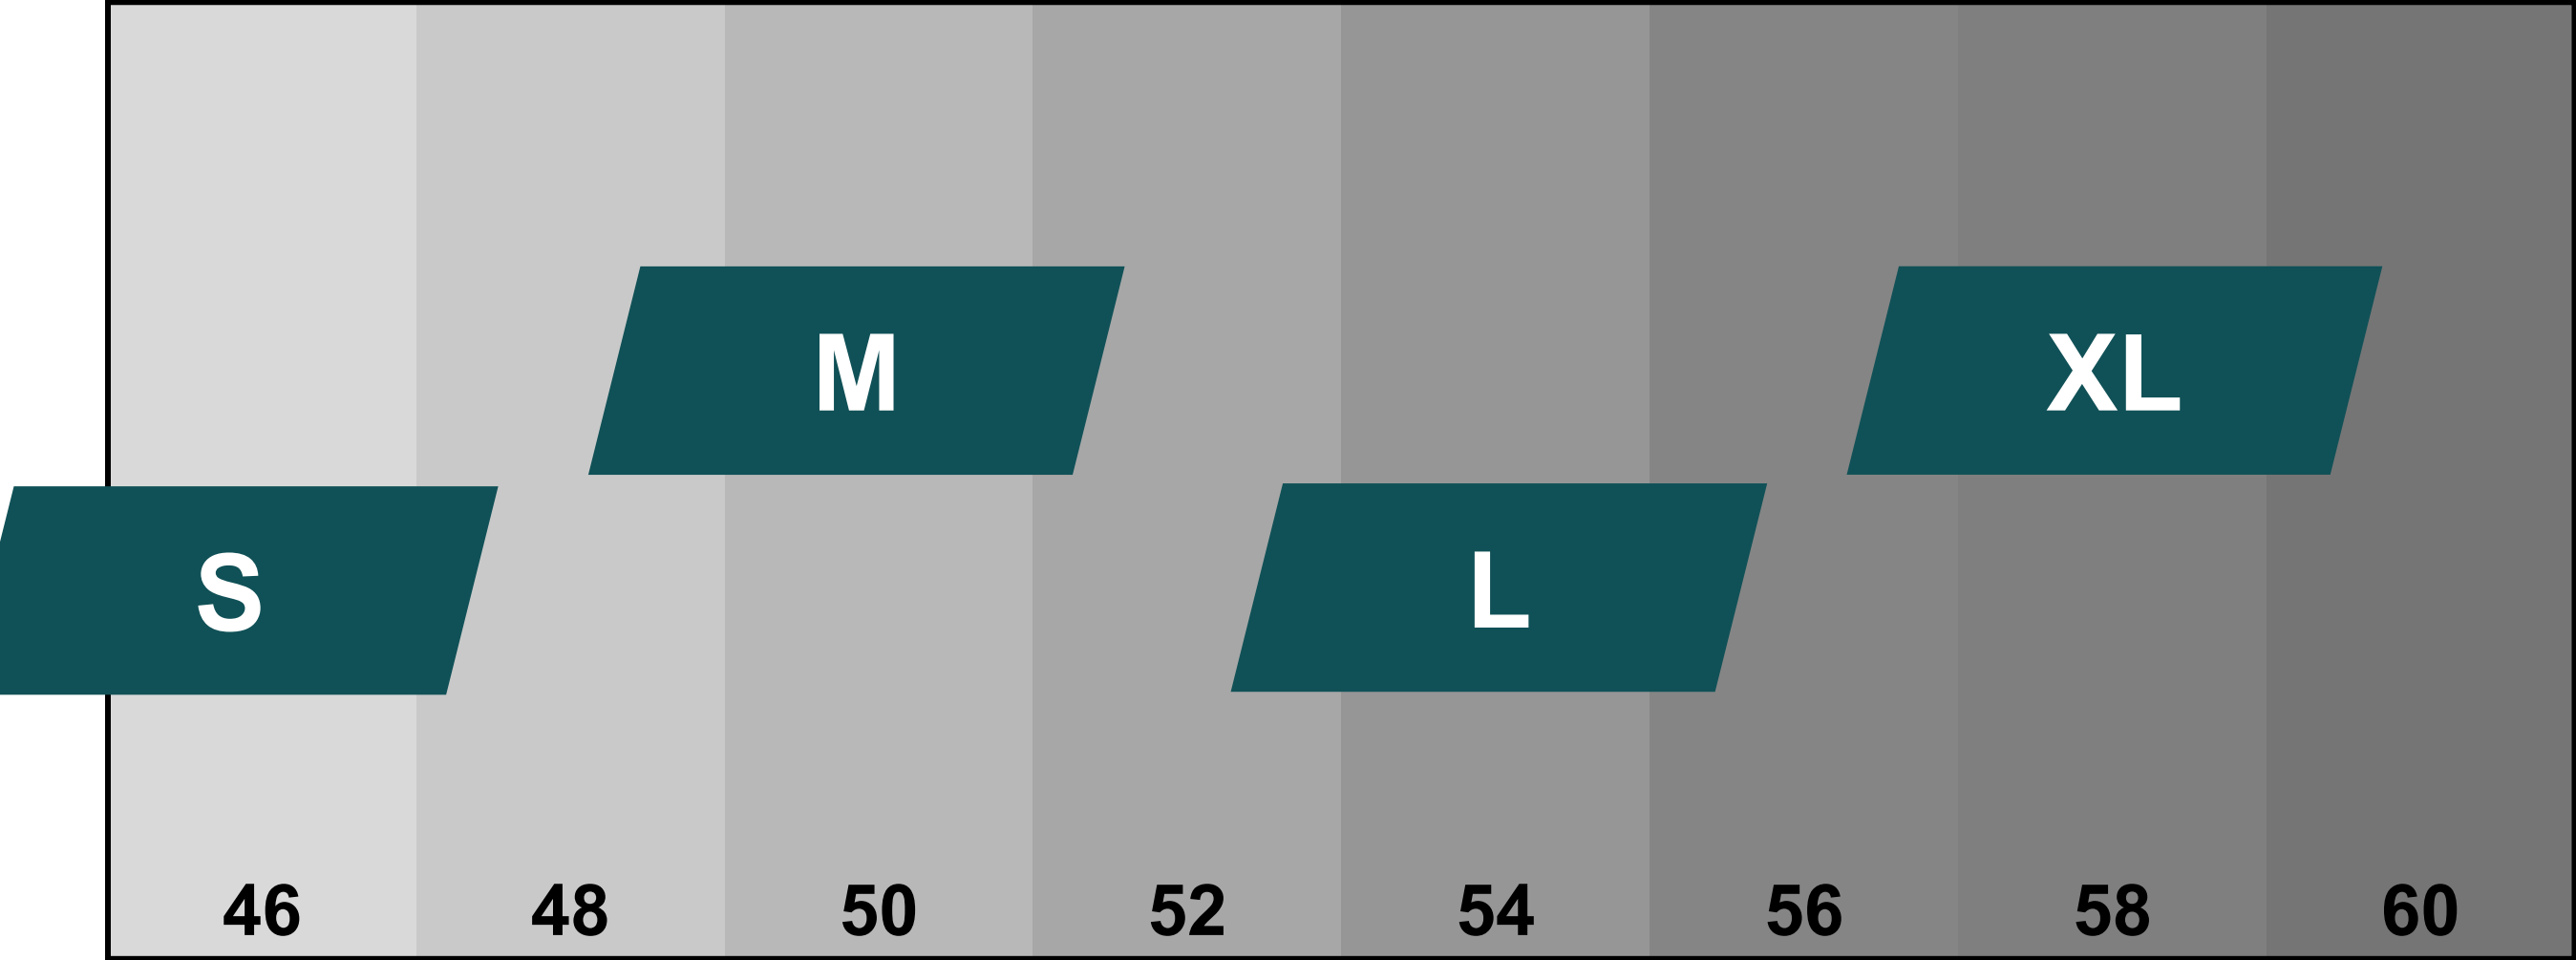

# Caleta HT LT

size comparison

# Kalea HT LT

size comparison

# E-Triton 9.8.1 HT

size comparison

# E-Livenza HT LT

size comparison