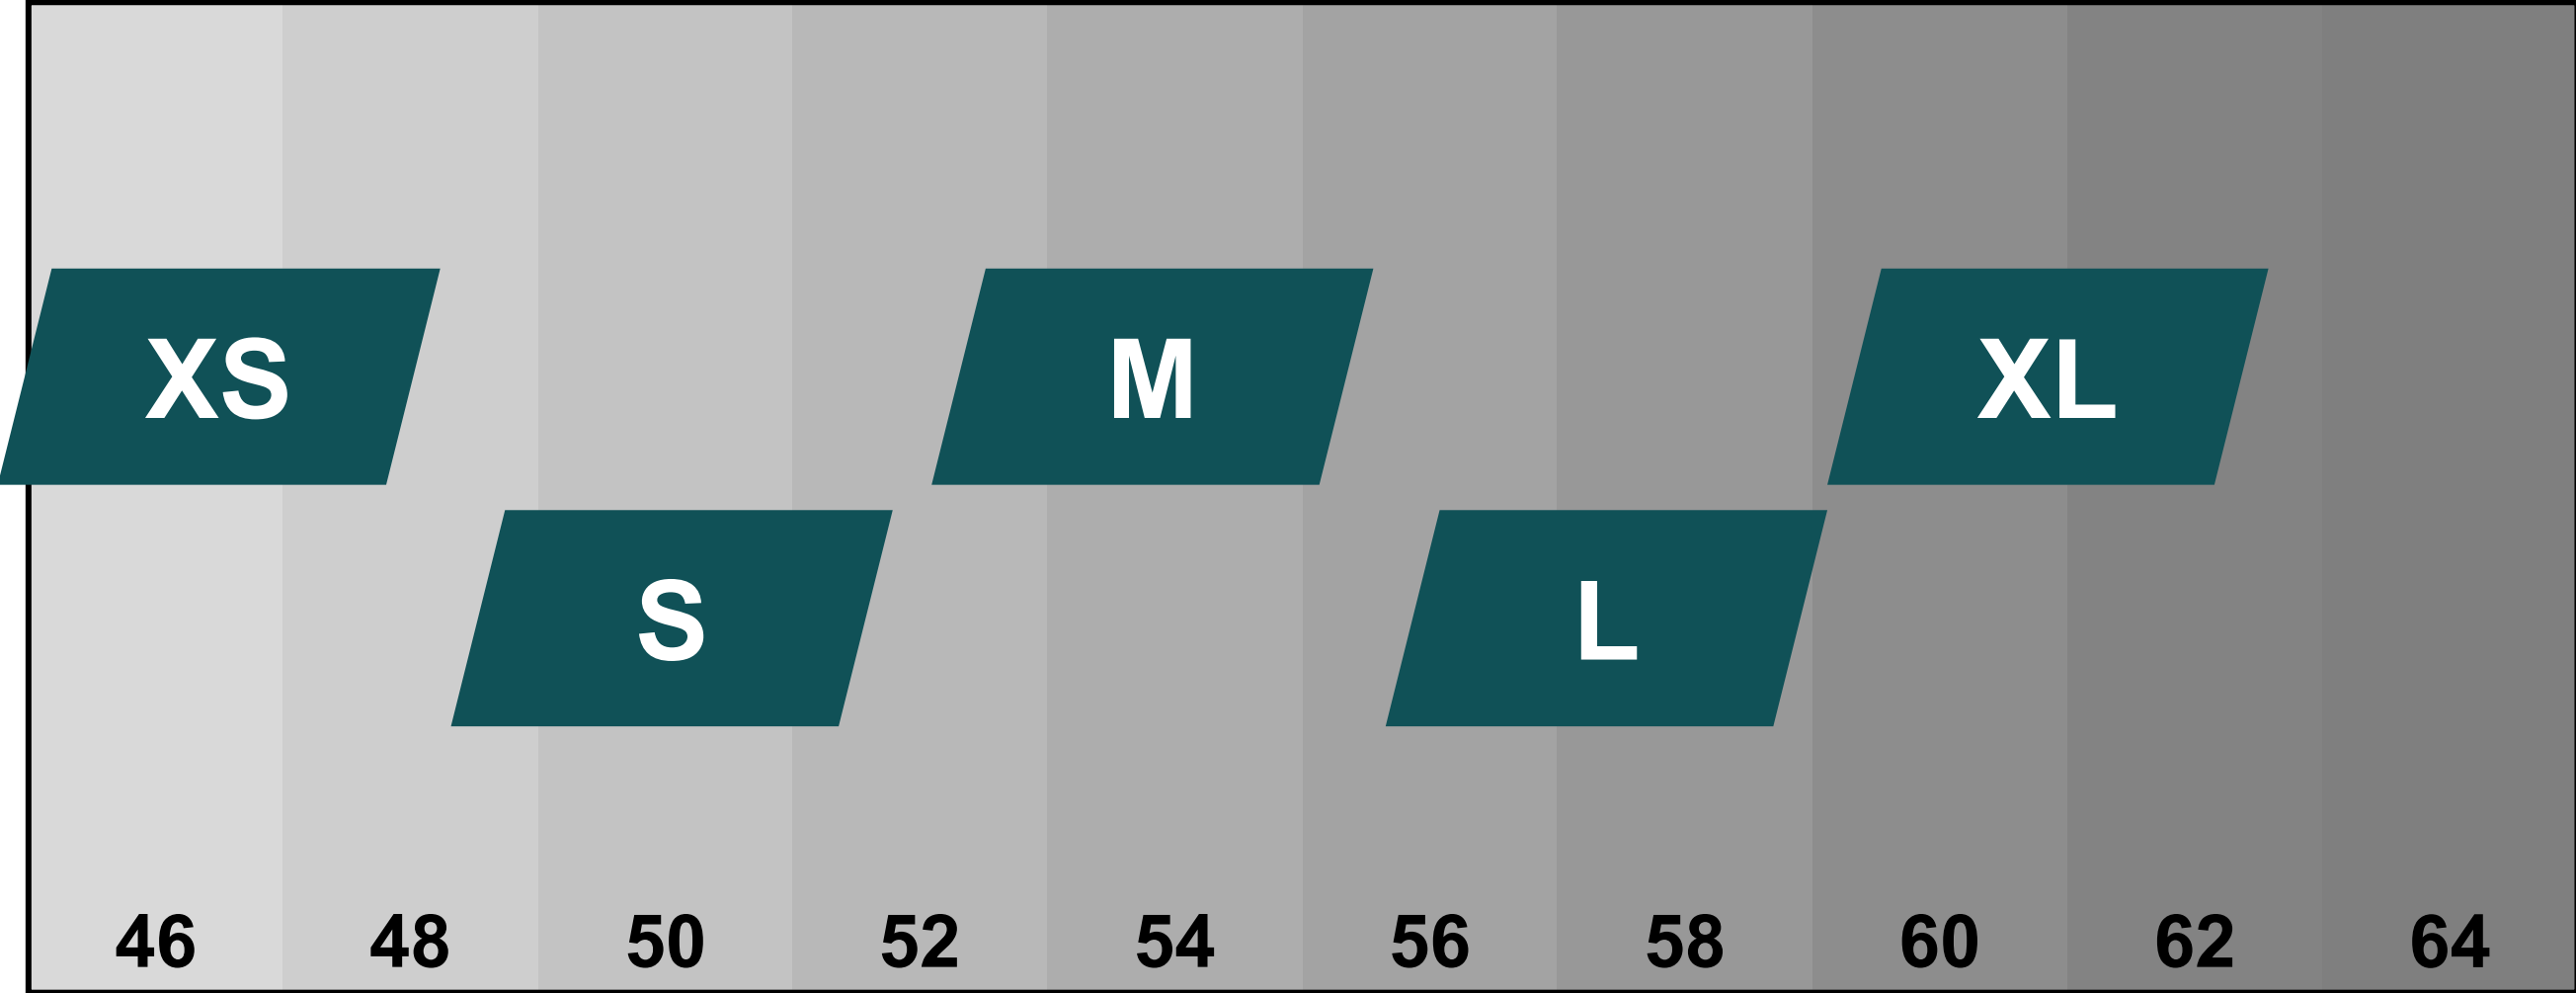

Kalea HT LT

size comparison