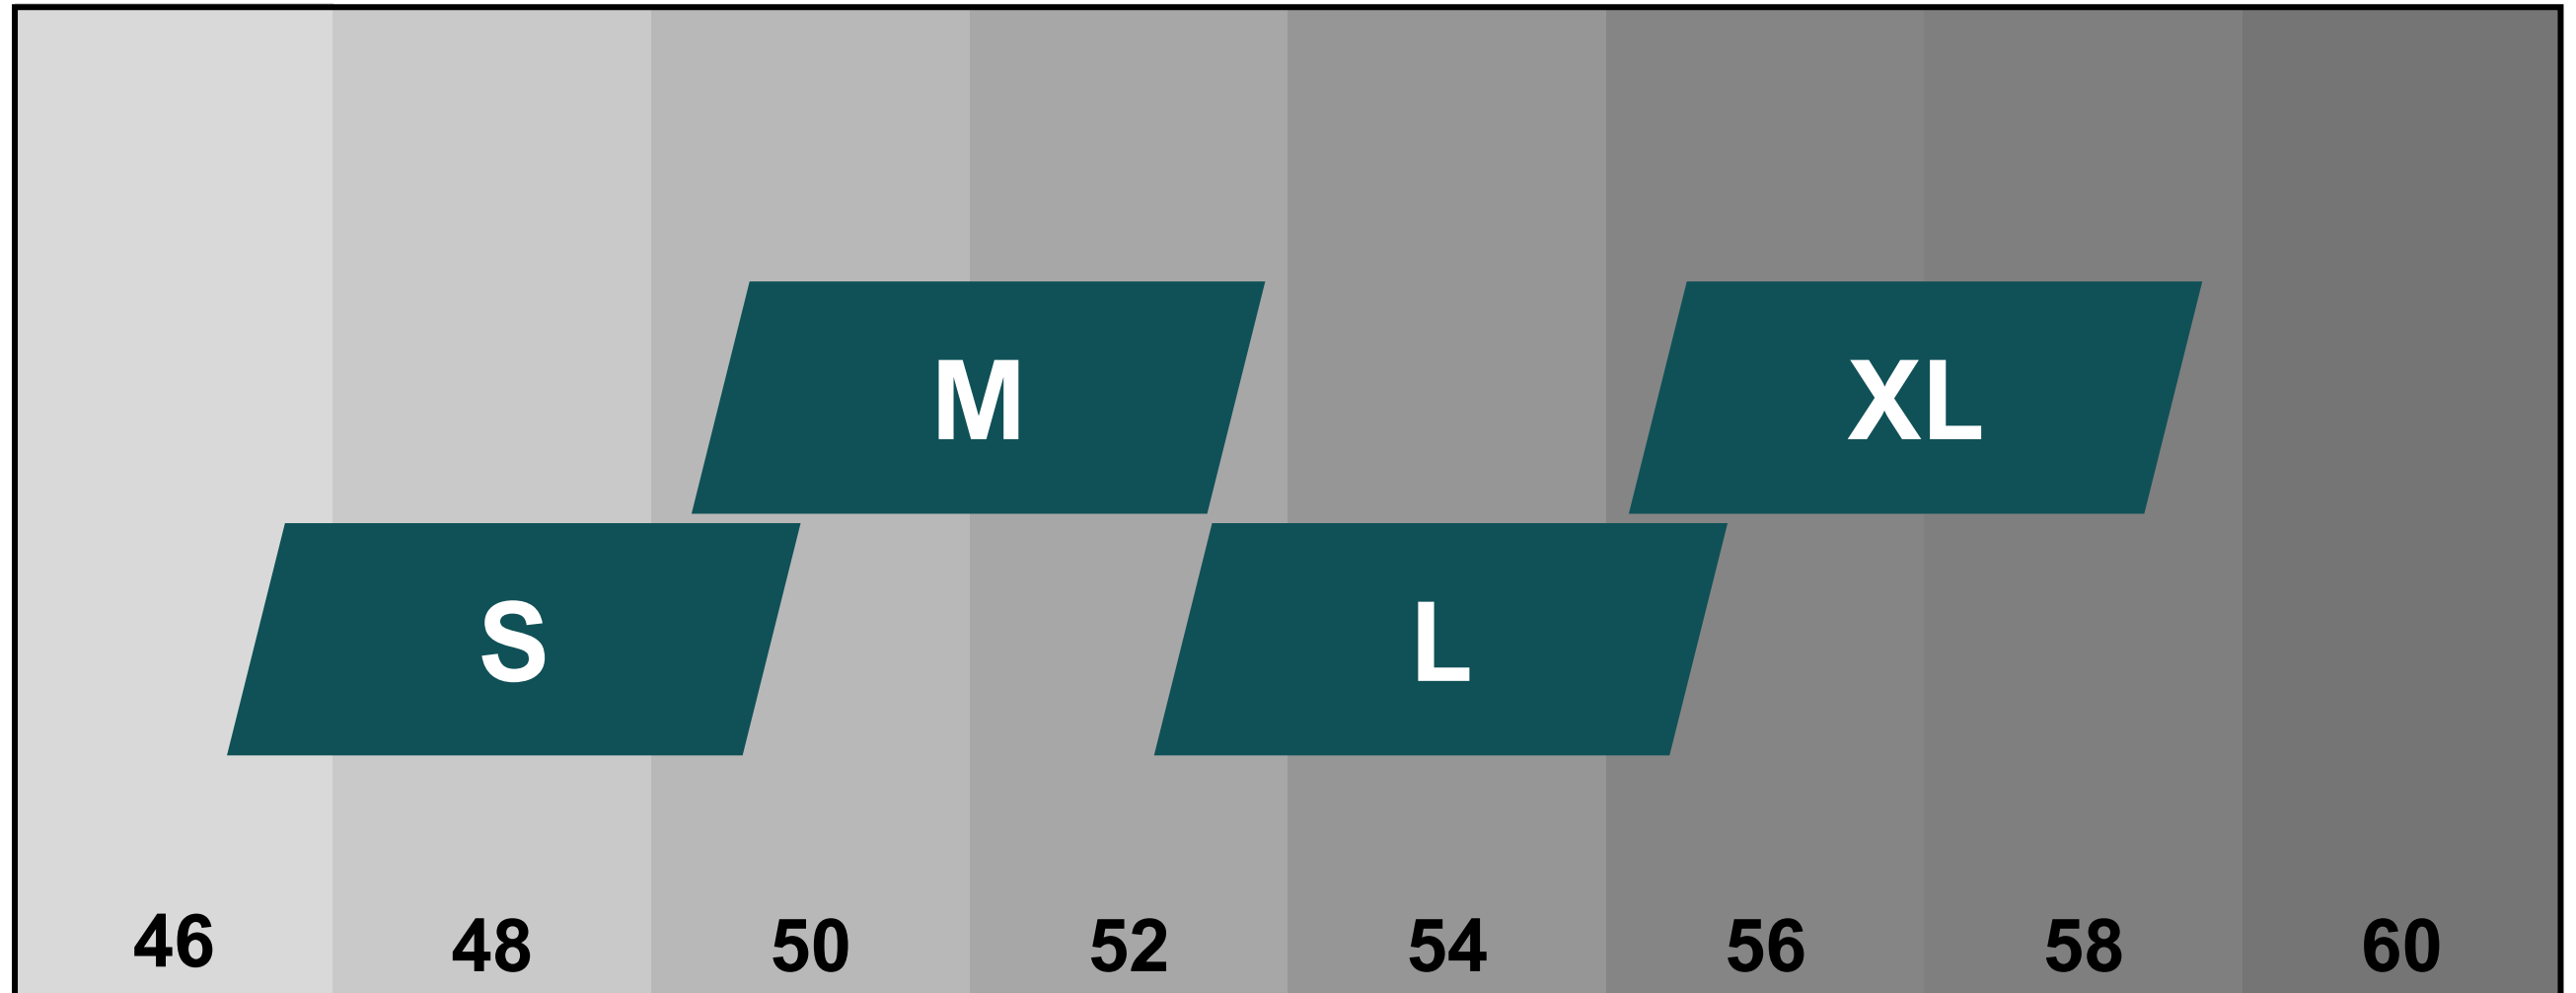

Amant Forma HT LT

size comparison