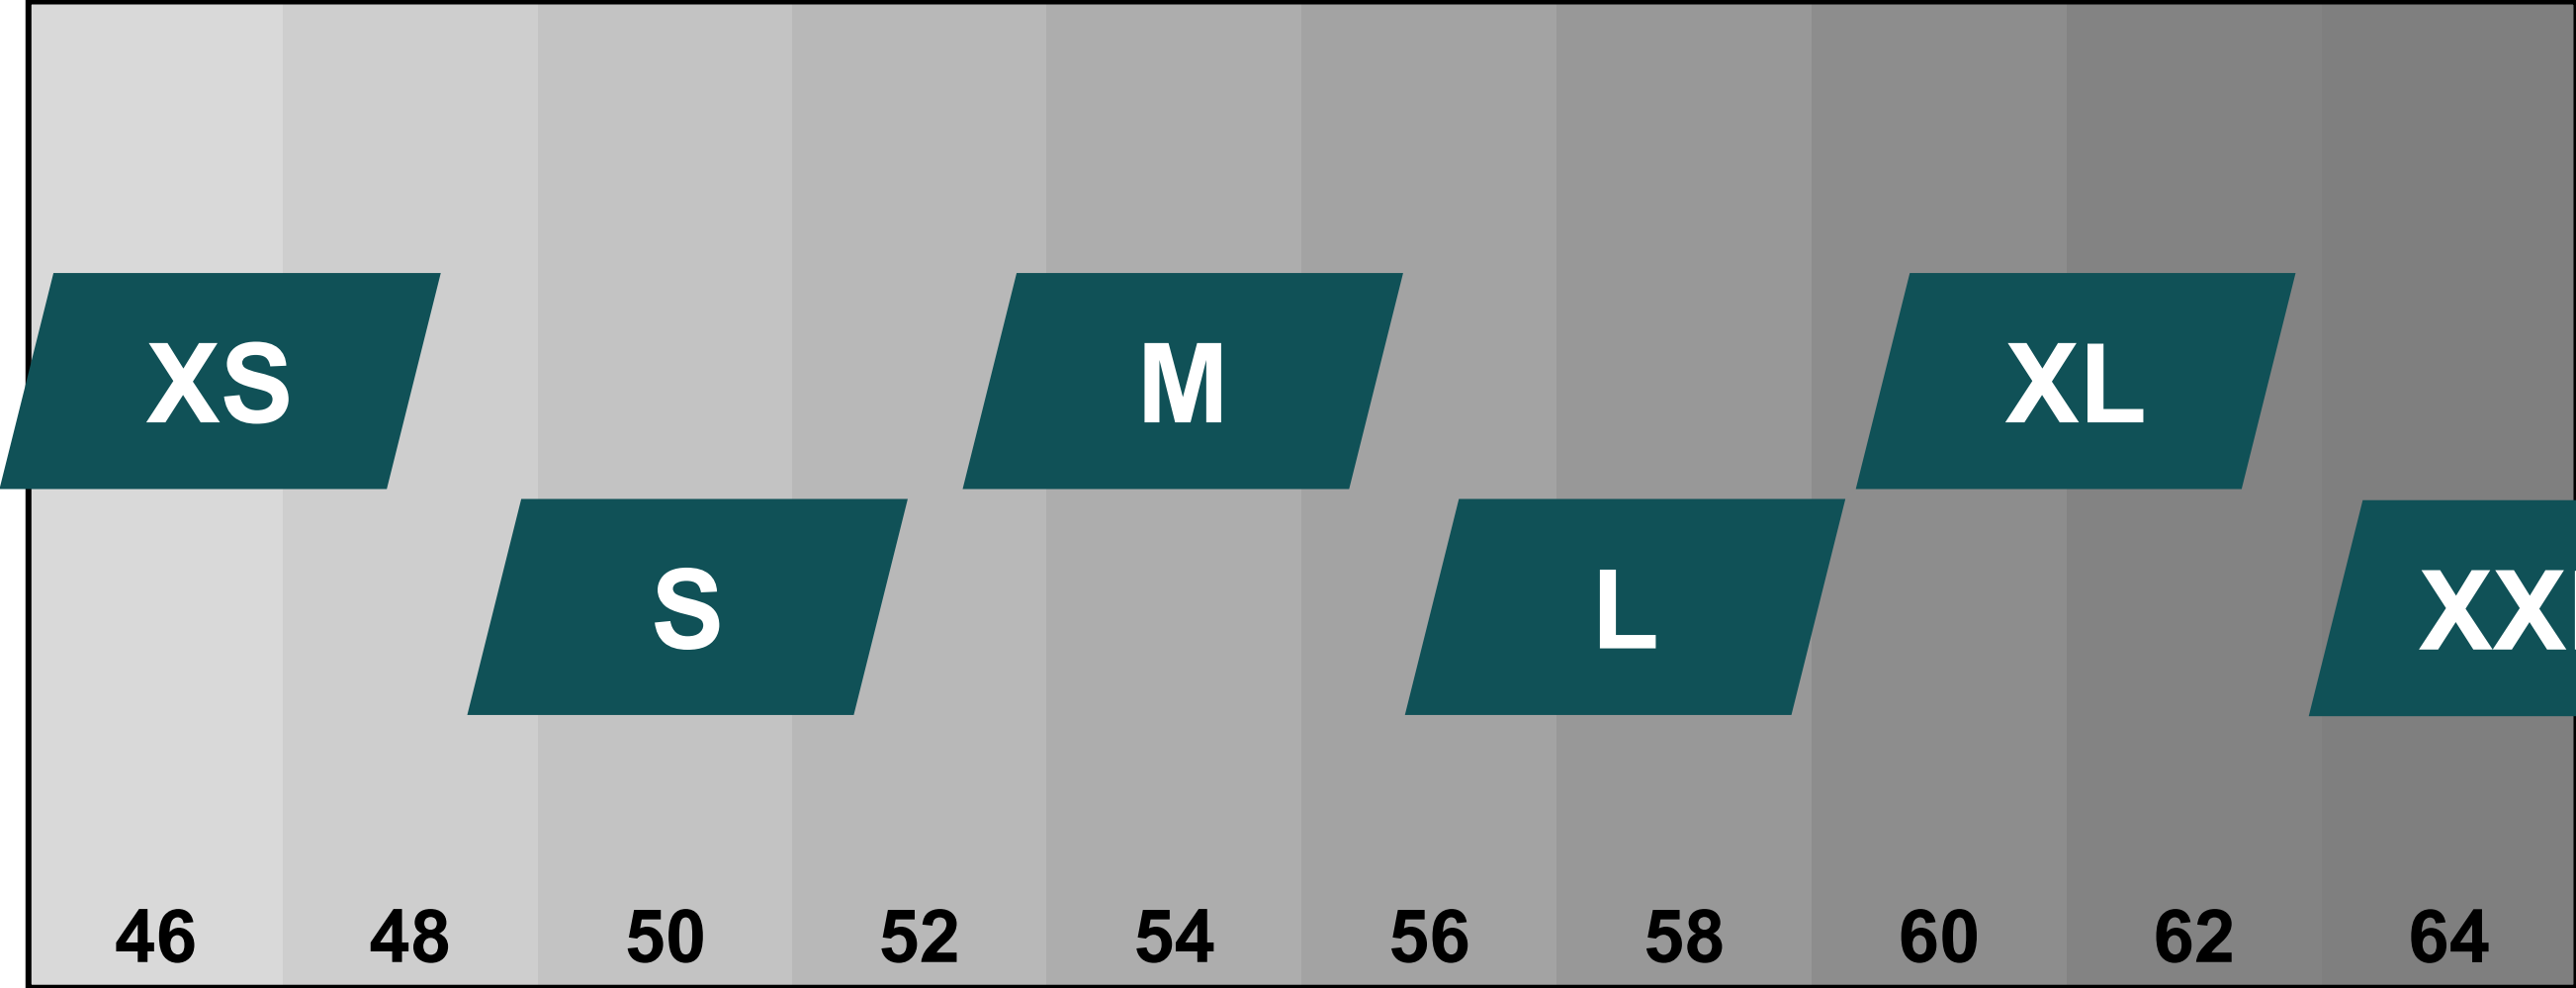

# size comparison

MY 2026

16.09.2025

# Aviolo Forma HT LT

size comparison

# Caleta HT LT

size comparison

# E-Livenza HT LT

size comparison